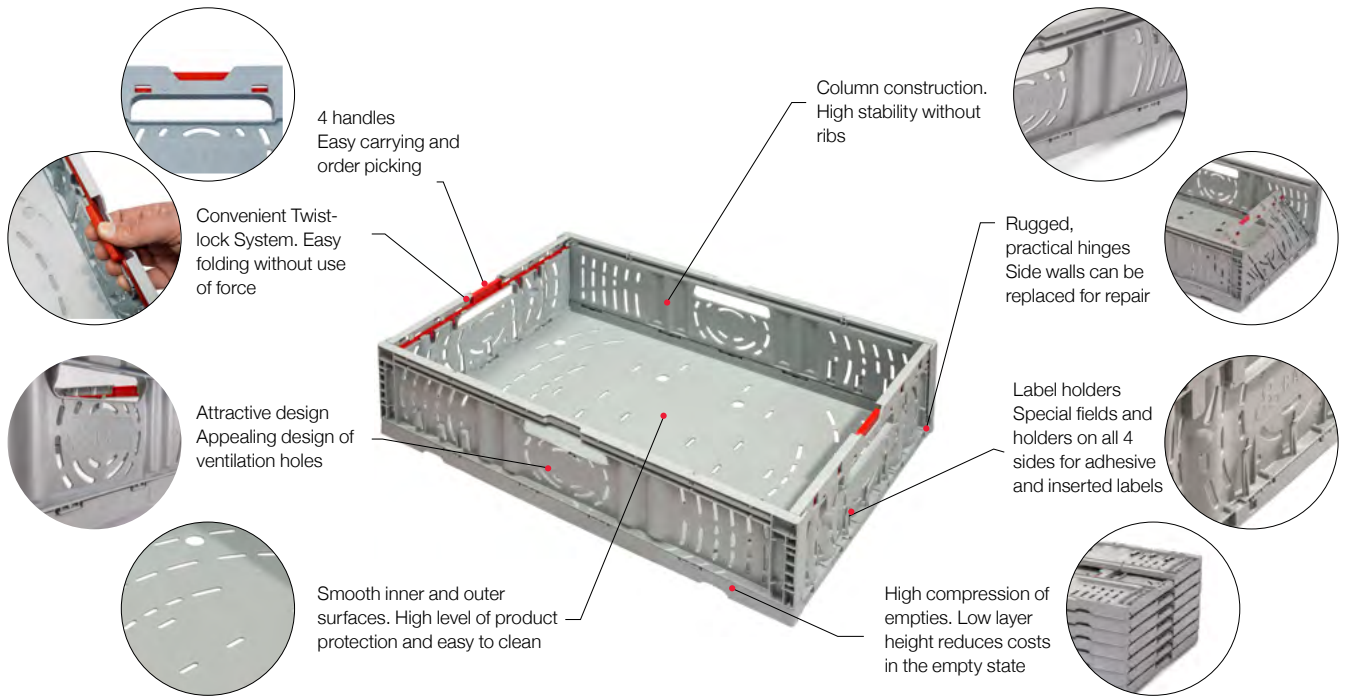

FOLDABLE CRATE

QUALITIES

EASY TO HANDLE

- ✓ Brand new Twistlock locking system
- ✓ Handles on all sides
- ✓ Mixed stacking 4300 & 6400 boxes

STABLE

- ✓ Reduces transport breakage
- ✓ For rapid order picking
- ✓ Up to 500 kg static / 300 kg dynamic pressure resistance in the stack

HYGIENIC

- ✓ Flat and smooth surfaces
- ✓ Easy to clean, low amount of residual water
- ✓ Easy removal of adhesive labels

PROTECTIVE

- ✓ Smooth inner surfaces
- ✓ Smooth bottom side
- ✓ Optimal ventilation

FOLDING

Press the Twistlock on both short sides inwards

Fold the short sides inwards

Fold the long sides inwards

TECHNICAL DATA

TYPES	CPB 4310 CPB 4316	CPB 6410 CPB 6410C	CPB 6416 CPB 6416C	CPB 6422
Basic Measurement [mm]	400 x 300	600 x 400	600 x 400	600 x 400
Usable Height [mm]	106 166	110	165	220
Version (wall design)	Open	Open Closed	Open Closed	Open
External Dimensions [mm]	400 x 300 x 114 400 x 300 x 174	600 x 400 x 118	600 x 400 x 173	600 x 400 x 229
Internal Minimum Usable Dimensions [mm]	374 x 274 x 106 374 x 274 x 166	575 x 373 x 110	575 x 373 x 165	572 x 372 x 220
Filling Volume [l]	10,8 16,9	23,6	35,4	46,8
Tare [g]	723 878	1498 1528	1802 1840	1832
Load Bearing Capacity [kg]	5 7	10	15	20
Pressure Resistance in the Stack [kg]	200 static 100 dynamic	400 static 200 dynamic	400 static 200 dynamic	400 static 200 dynamic
Layer Height of Full Box [mm]	108 168	113	168	223
Layer Height of Empty Collapsed Box [mm]	28	28	28	33
Color of the Box	Black RAL 9005 Yellow RAL 1003 Red RAL 3001 Blue RAL 5022 Grey RAL 7001			
Color of Twistlock Lock	Red (exception red box: black locking)			